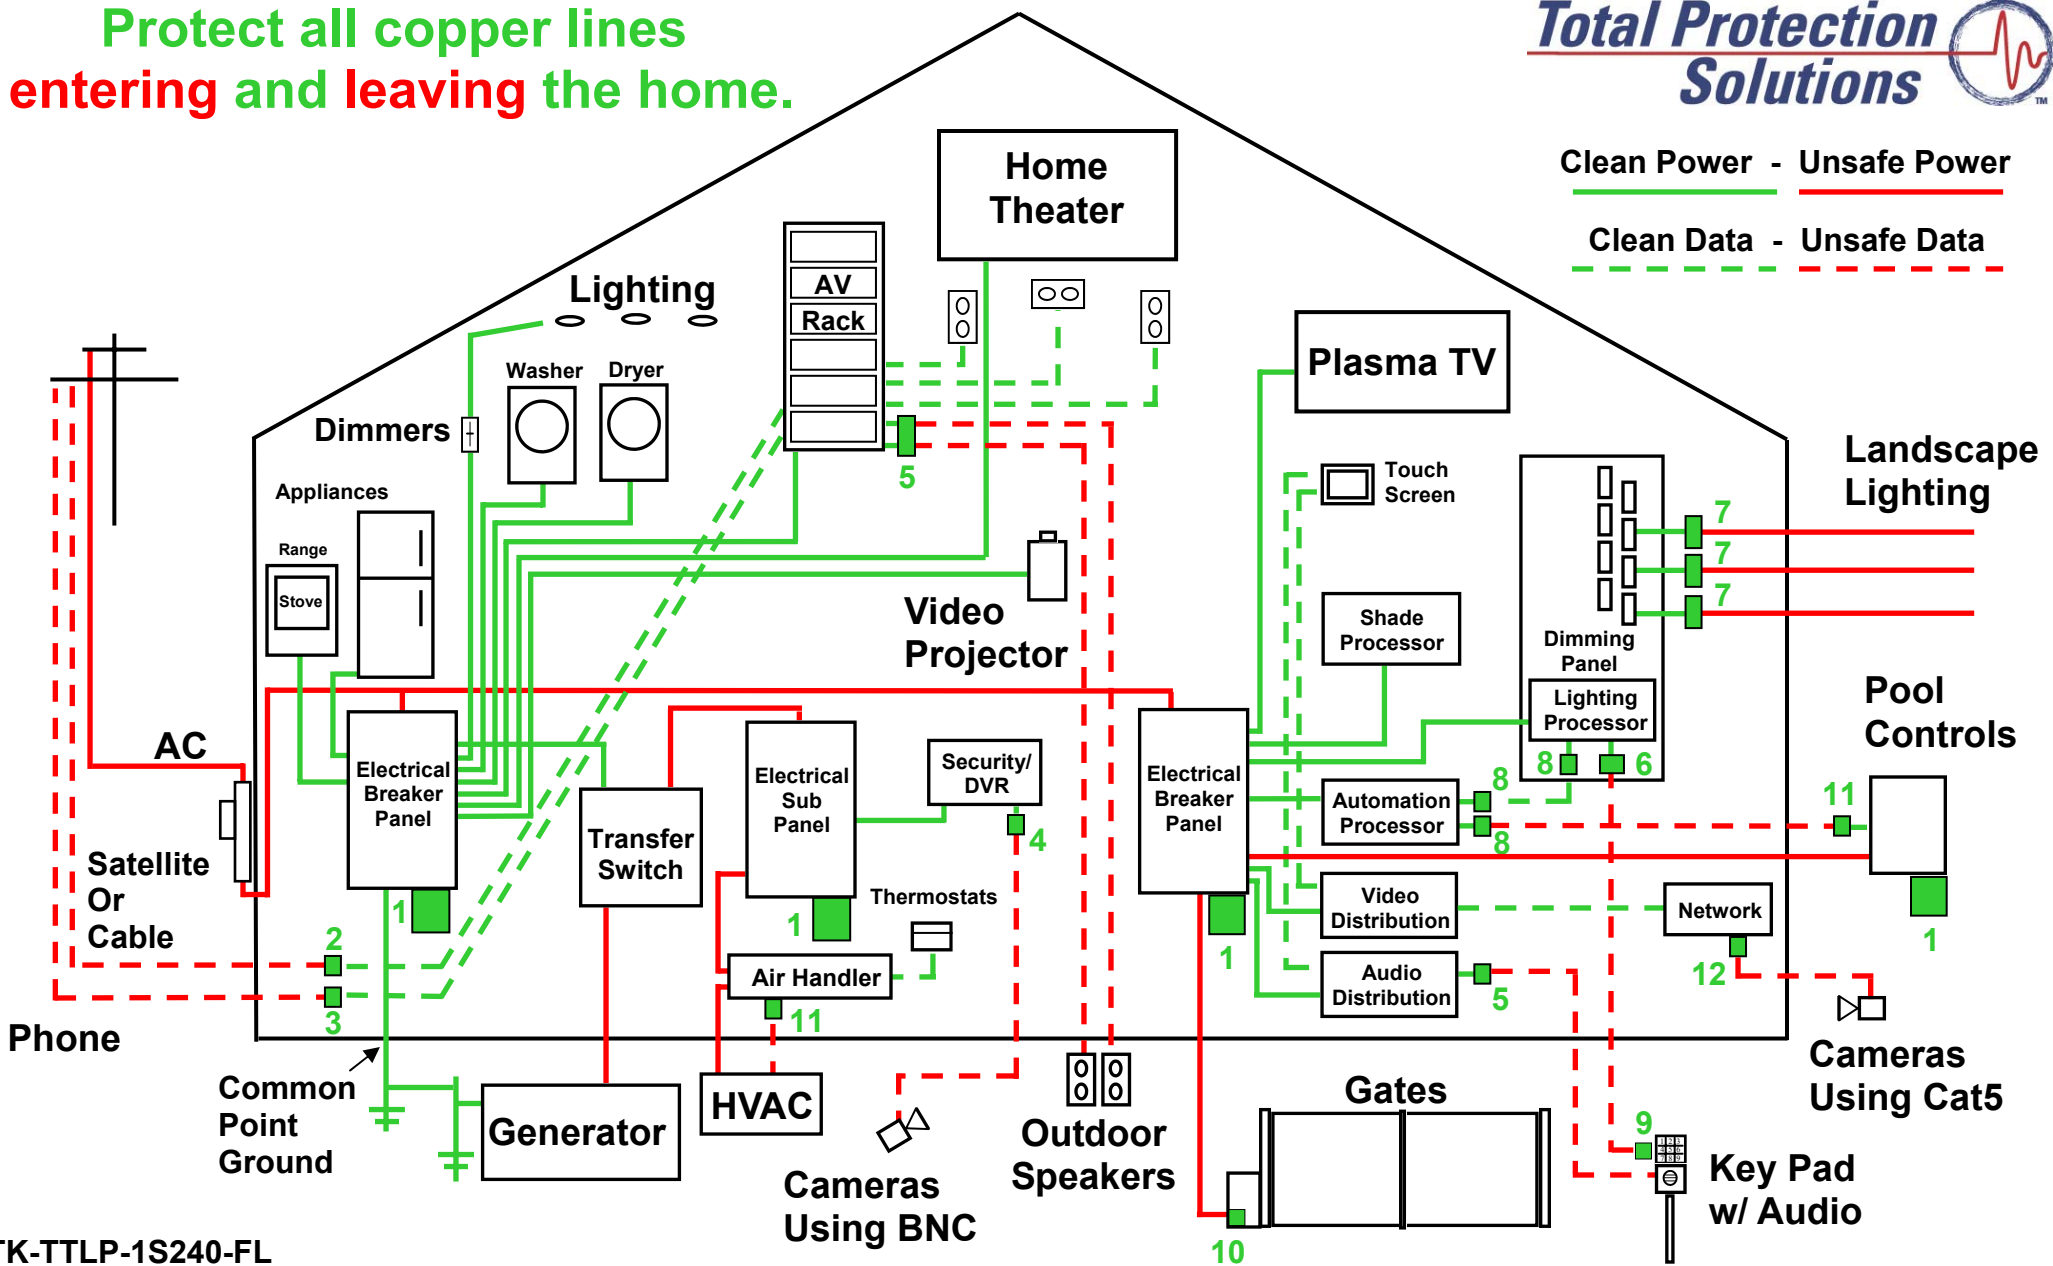

Protect all copper lines entering and leaving the home.

Clean Power - Unsafe Power  
 Clean Data - Unsafe Data

TK-TTLP-1S240-FL